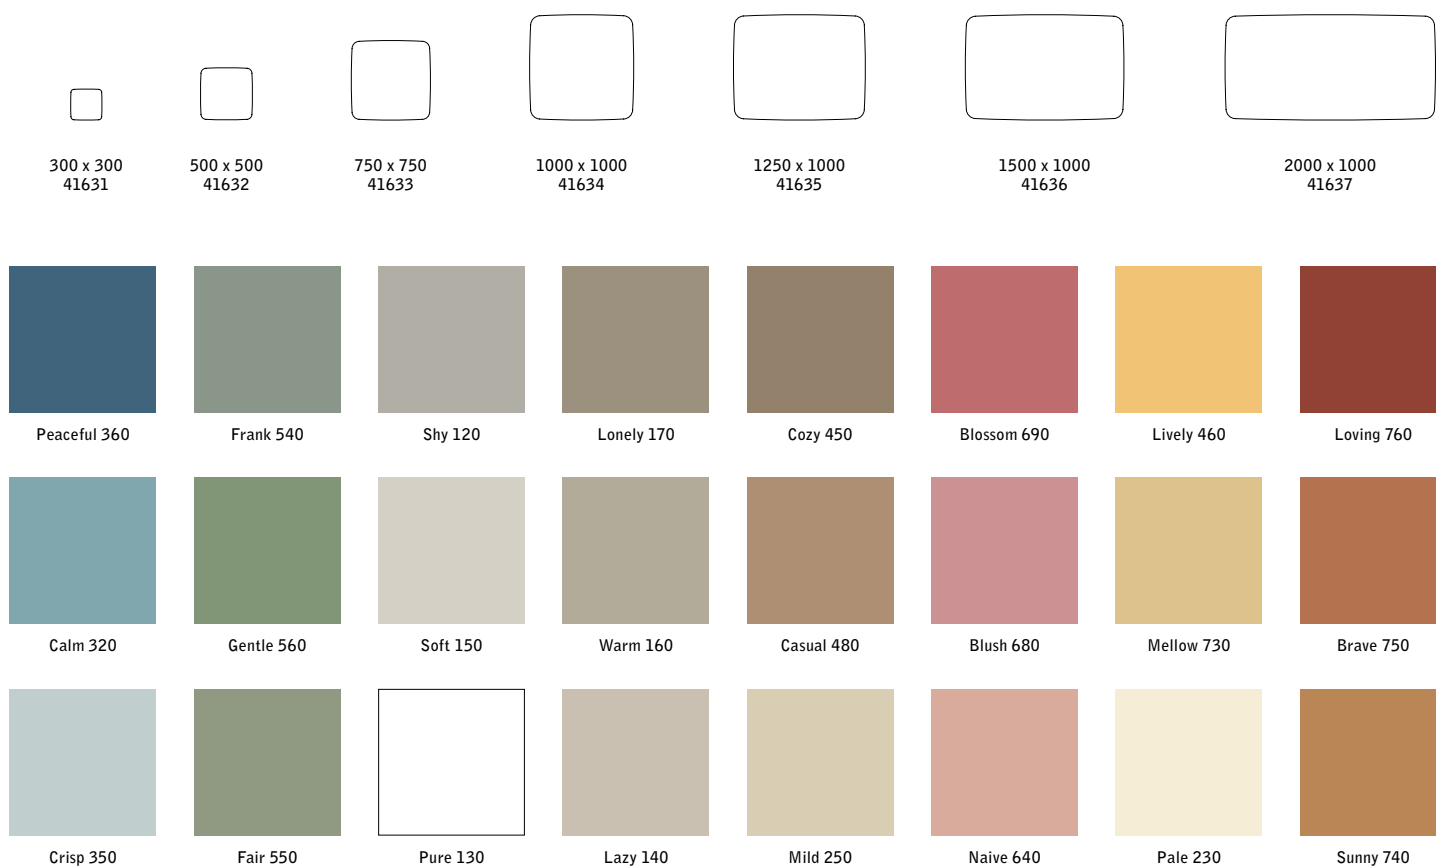

FLOW WALL

Mood Flow er en magnetisk skrive tavle i glas med afrundede hjørner. Tavlen giver et blødt udtryk i rummet og er samtidig funktionel. Vælg mellem 24 Mood-farver og skab et dekorativt miljø. Mood Flows enkle, unikke design og brede farveskala giver karakter til ethvert rum. Designet af HALLEROED.

Dybde fra væg 12 mm
Optisk glas
24 Mood-farver
Magnetisk
Skjulte beslag

Artikelnummer	Beskrivelse	Mål b x h mm
41631-farvekode	FLOW glastavle, magnetisk	300 x 300
41632-farvekode	FLOW glastavle, magnetisk	500 x 500
41633-farvekode	FLOW glastavle, magnetisk	750 x 750
41634-farvekode	FLOW glastavle, magnetisk	1000 x 1000
41635-farvekode	FLOW glastavle, magnetisk	1250 x 1000
41636-farvekode	FLOW glastavle, magnetisk	1500 x 1000
41637-farvekode	FLOW glastavle, magnetisk	2000 x 1000

Ved farver udover Mood-farverne, venligst forespørg.